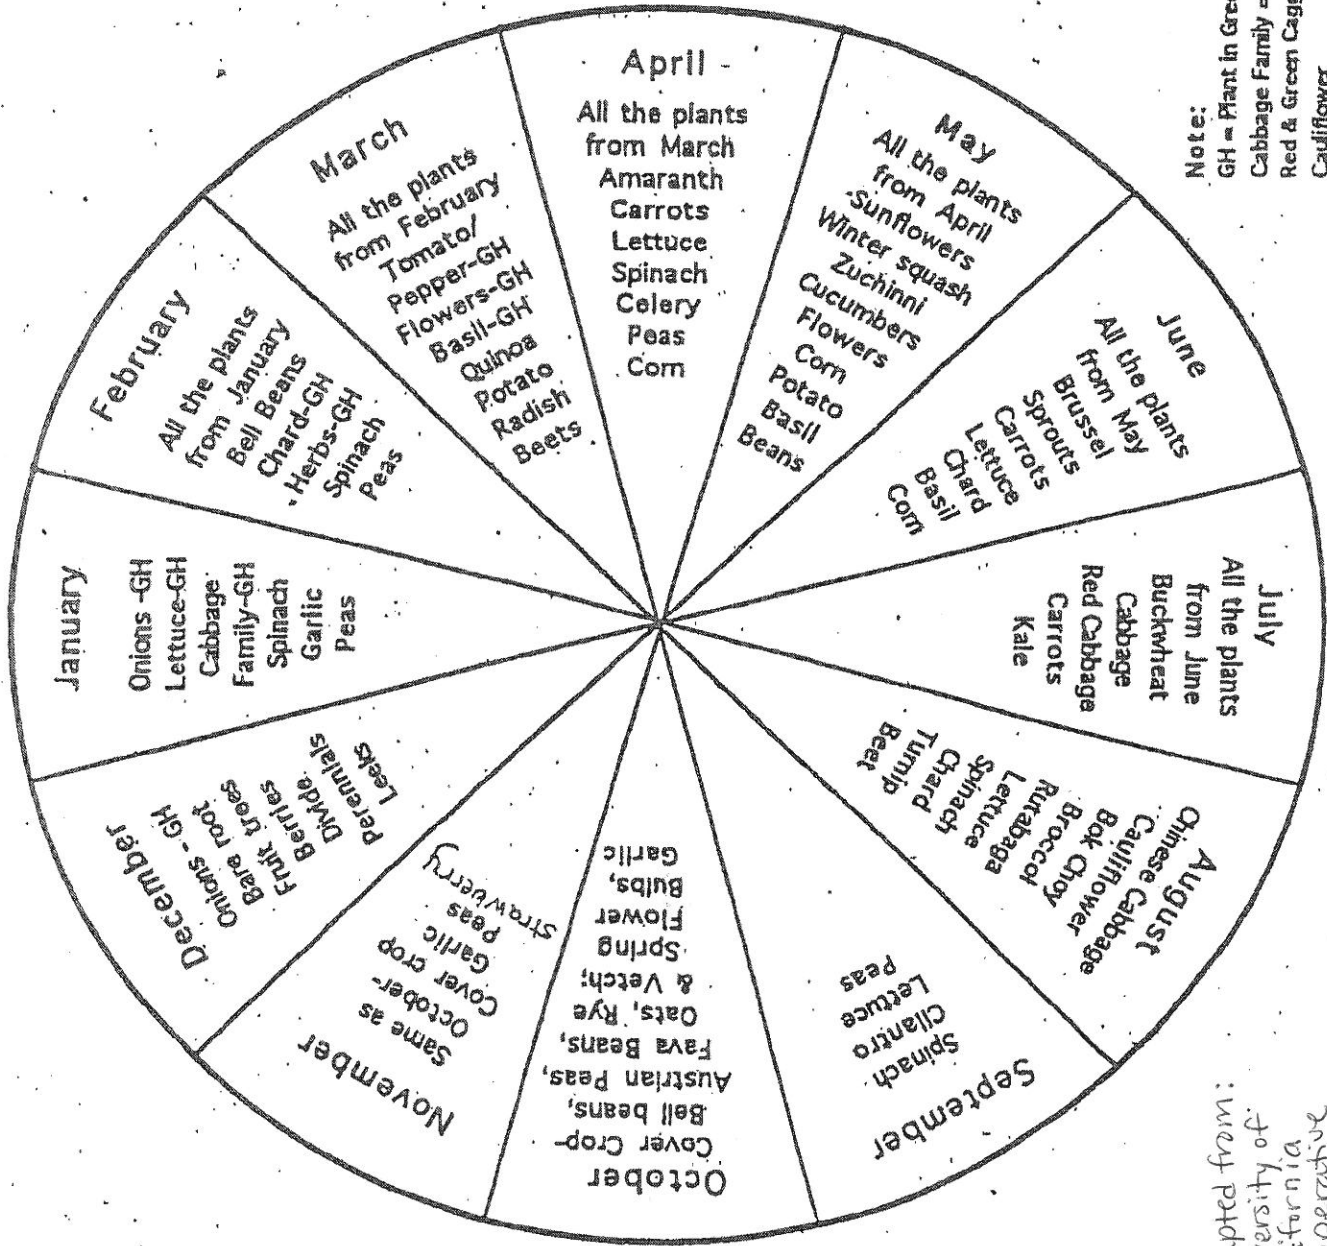

Coastal Humboldt County Garden Planting Guide

Note:
GH = Plant in Greenhouse
Cabbage Family = Broccoli,
Red & Green Cabbage,
Cauliflower

Adapted from:
University of
California
Cooperative
Extension